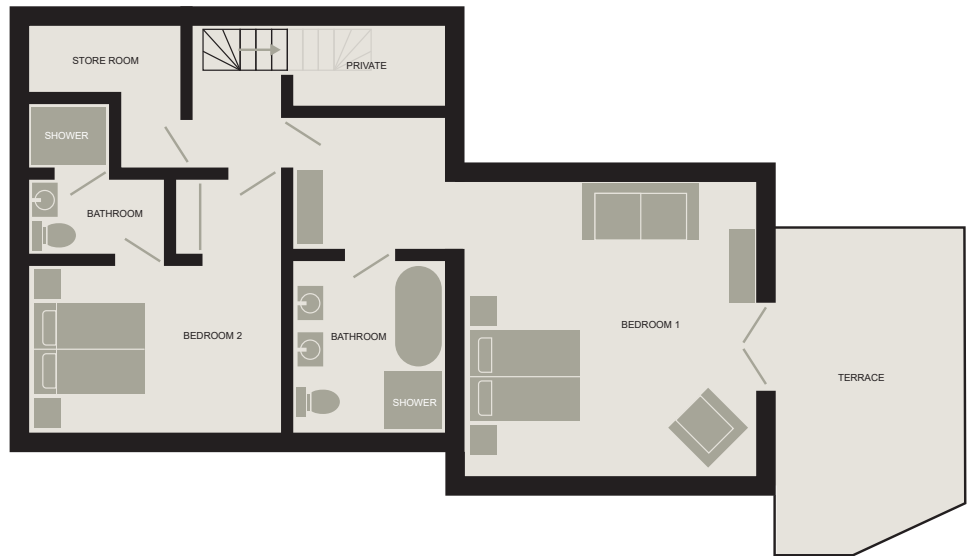

Chalet Coco

+44 (0)1626 895082

WHITE MOUNTAIN
CHALETs

Ground Floor