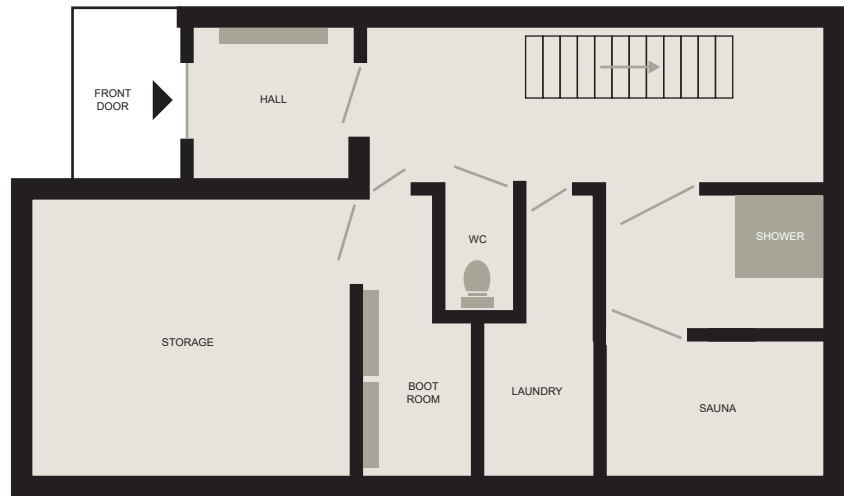

Bedroom 1

Situated on the first floor, just off the main living area, this bedroom is decorated in a neutral palette of taupes, browns and coppers complimented with local woods.

- + Superking or Twin beds
- + En-suite bathroom with bath, over-bath shower, sink & WC
- + Built-in wardrobes

Bedroom 2

Situated on the second floor, this room is decorated in soft grey tones with luxurious fabrics & furnishings.

- + Superking or Twin beds
- + En-suite bathroom with walk-in shower, sink & WC
- + Built-in wardrobes

Chalet Aralia

WHITE MOUNTAIN
CHALETs

Bedroom 3

Situated on the second floor, bedroom 3 is decorated in a soft palette of creams and golds.

- + Double bed
- + En-suite tiled bathroom with walk-in shower, sink & WC
- + Built-in wardrobes

The ground floor has a ski room with heated boot warmers and ski racks, and a beautiful wood sauna with shower.

Chalet Aralia

+44 (0)1626 895082

WHITE MOUNTAIN
CHALETs

Ground Floor

First Floor

Second Floor