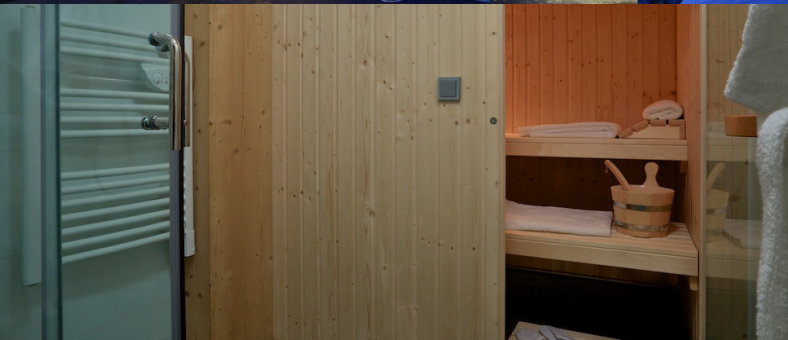

The dining area flows through from the living space towards the elegant but informal kitchen, well-equipped with Villeroy & Boch crockery and crystal glassware.

There is a fabulous hot tub on the terrace with stunning views up the valley.

The ground floor has a ski room with heated boot warmers and ski racks, and a beautiful wood sauna with shower.