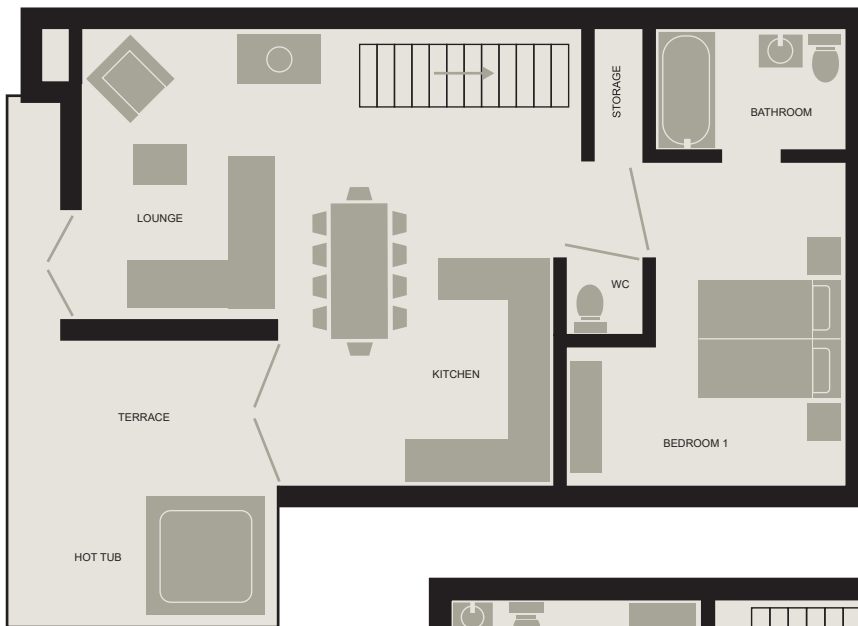

Bedroom 1

Situated on the first floor, just off the main living area, this bedroom is decorated in a neutral palette of taupes, browns and coppers complimented with local woods.

- + Superking or Twin beds
- + En-suite bathroom with bath, over-bath shower, sink & WC
- + Built-in wardrobes

Bedroom 2

Situated on the second floor, this room is decorated in soft grey tones with luxurious fabrics & furnishings.

- + Superking or Twin beds
- + En-suite bathroom with walk-in shower, sink & WC
- + Built-in wardrobes

The dining area flows through from the living space towards the elegant but informal kitchen, well-equipped with Villeroy & Boch crockery and crystal glassware.

There is a fabulous hot tub on the terrace with stunning views up the valley.

The ground floor has a ski room with heated boot warmers and ski racks, and a beautiful wood sauna with shower.

Chalet Aralia

+44 (0)1626 895082

WHITE MOUNTAIN
CHALETs

Ground Floor

First Floor

Second Floor