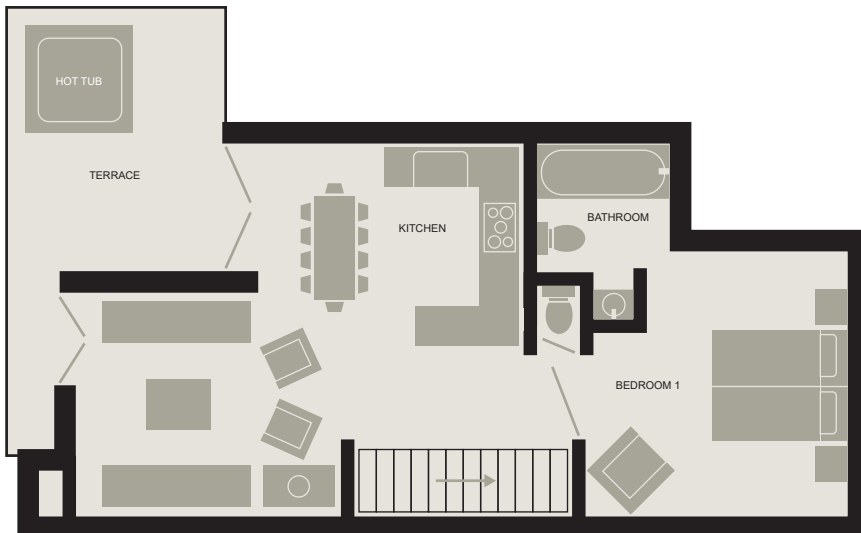

Bedroom 1

Situated on the first floor, just off the main living area, this bedroom is decorated in a neutral palette of taupes and browns complimented with local woods.

- + Superking or Twin beds
- + En-suite bathroom with bath, over-bath shower, sink & WC
- + Built-in wardrobes

Listen to music on the Sonos music system, peruse our collection of books or why not even play one of the many board games?

The dining area flows through from the living space towards the kitchen. On the terrace there is a large hot tub and deckchairs.

On the ground floor is a ski room with heated boot warmers and ski racks, and a beautiful wood sauna with shower, perfect for easing your aching muscles after a day on the mountain.

Ground Floor

First Floor

Second Floor