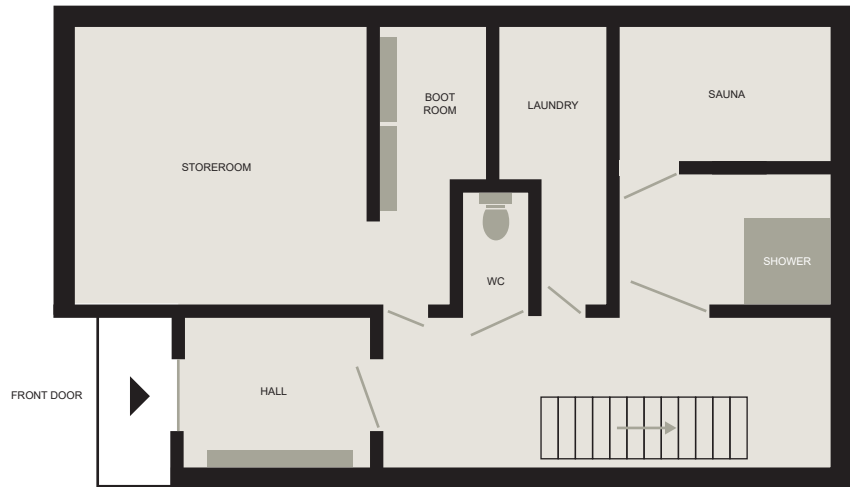

Bedroom 1

Situated on the first floor, just off the main living area, this bedroom is decorated in a neutral palette of taupes and browns complimented with local woods.

- + Superking or Twin beds
- + En-suite bathroom with bath, over-bath shower, sink & WC
- + Built-in wardrobes

Bedroom 2

Situated on the second floor, this room is decorated in soft grey tones with luxurious fabrics & furnishings.

- + Kingsize bed
- + Mezzanine level with a cosy snug
- + En-suite bathroom with walk-in shower, sink & WC
- + Built-in wardrobes

Listen to music on the Sonos music system, peruse our collection of books or why not even play one of the many board games?

The dining area flows through from the living space towards the kitchen. On the terrace there is a large hot tub and deckchairs.

On the ground floor is a ski room with heated boot warmers and ski racks, and a beautiful wood sauna with shower, perfect for easing your aching muscles after a day on the mountain.

Ground Floor

First Floor