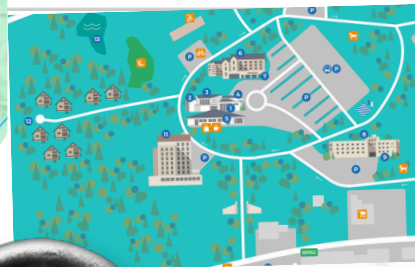

## LOCATION

Right in the centre of Aviemore, at the heart of the Cairngorms, MacDonal Aviemore Hotels and Lodges are ideally located. 5 minutes from the train station and all the shops and restaurants in the town centre.

## Accommodation address:

**Macdonald Aviemore Hotel, Aviemore,  
Inverness-shire, PH22 1PN**

There's so much for all the family to do in and around Aviemore including Landmark Forest Adventure Park and Highland Wildlife Park both just a short drive away

MacDonald Aviemore boasts leisure complex and pool. cinema and skating rink as well as soft play and play park.