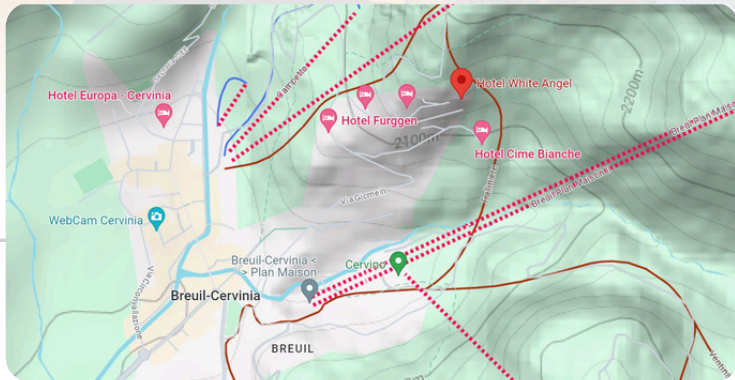

- Cervinia Hotel -

HOTEL WHITE ANGEL

SLEEPS 2-6

LOCATION

Hotel White Angel is located in a privileged position overlooking the entire Valtournenche valley. It is located on the top of the Breuil basin on track 3 Bis and is only 5 minutes from the town center. It is ski in / ski out

Accommodation address:

**White Angel Hotel, Strada Giomein 52,
11021 Breuil Cervinia - Italy**

The hotel is located at the foot of the slopes in Breuil Cervinia

THE SPACE

Beautiful 4-star luxury hotel, boasting a modern and sophisticated design. Immerse yourself in nature or comfortably indulge in your favorite winter sports at this ski-in and ski-out hotel, with access to the stunning Matterhorn Ski Resort. The rooms are elegant, spacious, and include private bathrooms with crystal showers and sound isolation. Some suites even feature jacuzzis, adding an extra touch of romance and relaxation to your holiday.

Overlooking the beautiful Cervinia valley, the panoramic restaurant of the White Angel Hotel offers traditional and Mediterranean dishes, revisited in a gourmet way. Prepared using local products from small farmers and fresh Mediterranean fish, they will let you discover the excellence of Italian kitchen.